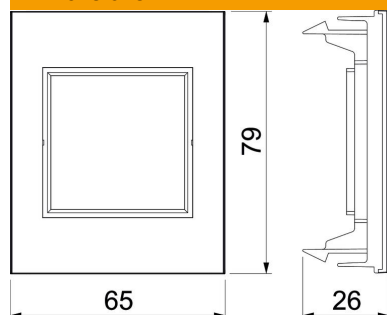

Item number	6121104
Type	BRK CF1 M45 rws
Description 1	Single frame
Description 2	SIGNA Modul 45 9010
Manufacturer	OBO
Dimension	66x80x28
Colour	Pure white; RAL 9010
Material	Polycarbonate/Acrylnitrile-butadiene-styrene
Smallest sales unit	1
Unit of quantity	Piece
Weight	3 kg
Weight unit	kg/100 pc.

Technical data sheet

Single frame BRK

Item number: 6121104

Dimensions

Width	66 mm
Height	80 mm

Technical data

Number of units	1
Number of units, horizontal	1
Anzahl der Einheiten vertikal	1
Surface version	Matt
Fastening type	Clamp fastening
Flush-mounted version	no
Suitable for built-in installations	no
Suitable for device installation ducts	yes
Suitable for underfloor duct socket	no
Suitable for flush-mounted installations	no
Halogen-free	yes
Hinged cover	no
Mounting direction	Horizontal and vertical
Protection rating	IP20
Text field/inscription field	no
Depth	28 mm
Transparent	no
Concealed	no
With mounting frame	no
Diameter opening	0