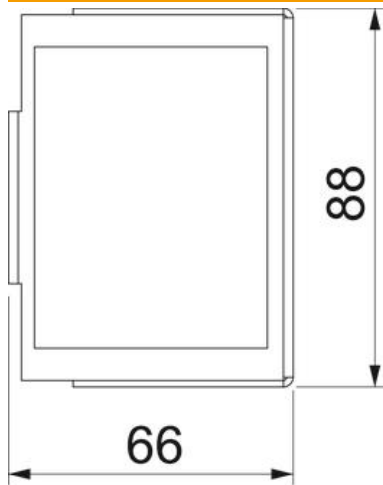

Technical data sheet

FLF adapter - FLF3602

Item number: 6269192

Adapter for FLF installation units of type
2 Double FLF opening 6/5
2 DIN snapper DIN-35

St Steel

Master data

Item number	6269192
Type	FLF3602
Description 1	FLF adapter
Description 2	for FLF installation devices
Manufacturer	OBO
Dimension	75x88x125mm
Colour	Pure white; RAL 9010
Material	Steel
Smallest sales unit	1
Unit of quantity	Piece
Weight	33.6 kg
Weight unit	kg/100 pc.

Technical data sheet

FLF adapter - FLF3602

Item number: 6269192

Dimensions

Length	125 mm
Width	88 mm
Height	66 mm