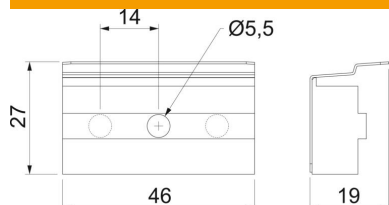

Technical data sheet

Locking plate

Item number: 6115026

Blocking plate, incl. fastening material for locking of opened covers of the Rapid IBIS dado trunking duct system.

St Steel

Master data

Item number	6115026
Type	GAI-SB
Description 1	Locking plate
Description 2	for IBIS installation
Manufacturer	OBO
Dimension	46x25x20mm
Material	Steel
Smallest sales unit	5
Unit of quantity	Piece
Weight	10.3 kg
Weight unit	kg/100 pc.

Dimensions

Length	27 mm
Width	46 mm
Height	19 mm