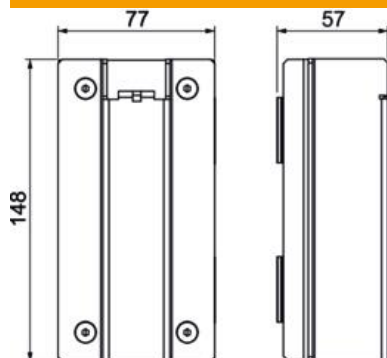

### Master data

Item number	6290193
Type	ISS80 LBW
Description 1	Luminaire fastening ISS80
Description 2	Waldmann Lavigo
Manufacturer	OBO
Dimension	148x77x57
Colour	Pure white; RAL 9010
Material	Steel
Surface	Powder-coated
Surface standard	
Smallest sales unit	1
Unit of quantity	Piece
Weight	56.6 kg
Weight unit	kg/100 pc.

### Dimensions

Length	148 mm
Width	77 mm
Height	57 mm