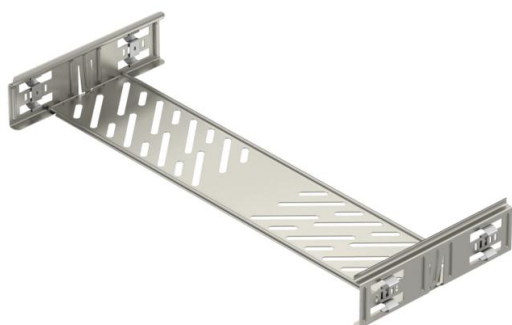

Technical data sheet

Magic straight connector set A4

Item number: 6068990

Cable tray connector with quick fastening for the screwless connection of perforated cable trays with a side height of 60 mm. The optimised design means that the connector can be used to create radii and as a length compensation piece for large temperature deviations.

A4 Stainless steel

2B Bright, treated

Master data

Item number	6068990
Type	KTSMV 650 A4
Description 1	Straight connector set
Description 2	for cable tray Magic
Manufacturer	OBO
Dimension	60x500x200
Material	Stainless steel
Surface	Bright, treated
Surface standard	
Smallest sales unit	1
Unit of quantity	Piece
Weight	57.4 kg
Weight unit	kg/100 pc.

Technical data sheet

Magic straight connector set A4

Item number: 6068990

Dimensions

Dimension	60x500
Length	200 mm
Width	500 mm
Height	60 mm
Plate thickness	1 mm
Dimension B	500 mm

Technical data

Version for	Straight connector
Maintain electrical functions	no
Suitable for mesh cable tray	no
Suitable for cable ladder	no
Suitable for cable tray	yes
Suitable for cable tray system height	60 mm
Adjustable connector, horizontal	no
Articulated connector, vertical	no
Rustproof steel, pickled	no
Connection type	Screwless connector