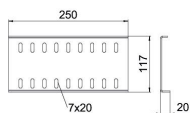

### Master data

Item number	6067055
Type	RLVA 110 FS
Description 1	Outside straight connector
Description 2	for cable tray SKSU 6000 mm
Manufacturer	OBO
Dimension	117x20x250
Material	Steel
Surface	Strip galvanized
Surface standard	DIN EN 10346
Smallest sales unit	2
Unit of quantity	Piece
Weight	73.3 kg
Weight unit	kg/100 pc.

## Dimensions

Length	250 mm
Width	20 mm
Height	117 mm