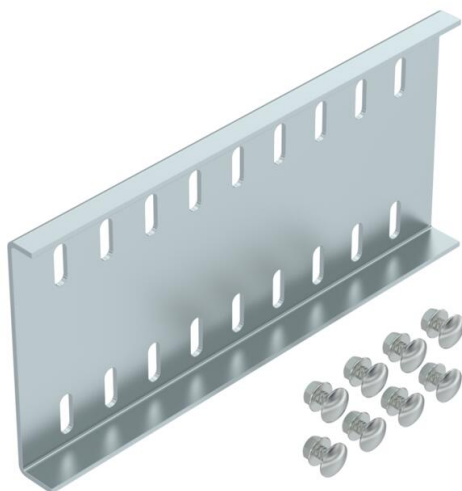

## Straight connector, external, for SKSU 6,000 mm

Item number: 6067055

Straight connector for a straight, screwed connection of cable trays SKSU 6,000 mm.

- St** Steel
- FS** Strip galvanized

### Master data

Item number	6067055
Type	RLVA 110 FS
Description 1	Outside straight connector
Description 2	for cable tray SKSU 6000 mm
Manufacturer	OBO
Dimension	117x20x250
Material	Steel
Surface	Strip galvanized
Surface standard	DIN EN 10346
Smallest sales unit	2
Unit of quantity	Piece
Weight	73.3 kg
Weight unit	kg/100 pc.

## Dimensions

Length	250 mm
Width	20 mm
Height	117 mm

## Technical data

Version for	Straight connector
Maintain electrical functions	no
Suitable for mesh cable tray	no
Suitable for cable ladder	no
Suitable for cable tray	yes
Suitable for cable tray system height	110 mm
Articulated connector, vertical	no
Rustproof steel, pickled	no
Connection type	Screw connector