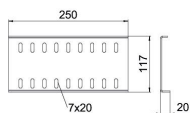

Technical data sheet

Straight connector, external, for SKSU 6,000 mm

Item number: 6067057

Straight connector for a straight, screwed connection of cable trays SKSU 6,000 mm.

St Steel

FT Hot-dip galvanised

Master data

Item number	6067057
Description 1	Outside straight connector
Description 2	for cable tray SKSU 6000 mm
Manufacturer	OBO
Dimension	117x20x250
Material	Steel
Surface	Hot-dip galvanised
Surface standard	DIN EN ISO 1461
Smallest sales unit	2
Unit of quantity	Piece
Weight	73.3 kg
Weight unit	kg/100 pc.

Technical data sheet

Straight connector, external, for SKSU 6,000 mm

Item number: 6067057

Dimensions

Length	250 mm
Width	20 mm
Height	117 mm

Technical data

Version for	Straight connector
Maintain electrical functions	no
Suitable for mesh cable tray	no
Suitable for cable ladder	no
Suitable for cable tray	yes
Suitable for cable tray system height	110 mm
Adjustable connector, horizontal	no
Articulated connector, vertical	no
Rustproof steel, pickled	no
Connection type	Screw connector