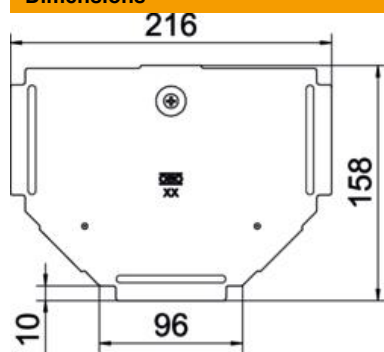

Technical data sheet

Cover, T piece 100 A4

Item number: 6038680

Cover for T piece fitting for lockable and screw-on cable trays in indoor and outdoor areas, to protect cables against damage and soiling. Fastening with pre-mounted sash lock and through attachment of the section cover. Suitable for all side heights.
The cover can be used with fittings of all side heights.

A4 Stainless steel

2B Bright, treated

Master data

Item number	6038680
Type	RTD 100 A4
Description 1	Cover
Description 2	for T piece
Manufacturer	OBO
Dimension	B100mm
Material	Stainless steel
Surface	Bright, treated
Surface standard	
Smallest sales unit	1
Unit of quantity	Piece
Weight	20 kg
Weight unit	kg/100 pc.

Technical data sheet

Cover, T piece 100 A4

Item number: 6038680

Dimensions

Width	100 mm
Plate thickness	0.75 mm
Dimension B	100 mm

Technical data

Number of turn buckles	1 St.
Fastening type	Sash lock
Suitable for cable ladder	no
Suitable for cable tray	yes
Material thickness	0.75 mm
Rustproof steel, pickled	no
Permitted temperature range, max.	120 °C
Permitted temperature range, min.	-20 °C
Wide-span version	no