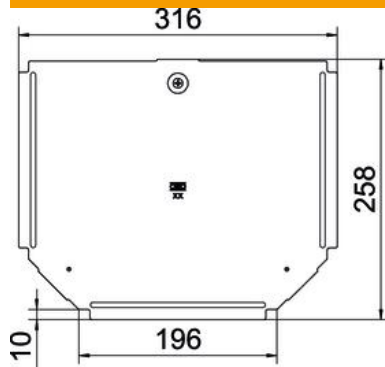

### Master data

Item number	6038604
Type	RTD 200 FS
Description 1	Cover
Description 2	for T piece
Manufacturer	OBO
Dimension	B200mm
Material	Steel
Surface	Strip galvanized
Surface standard	DIN EN 10346
Smallest sales unit	1
Unit of quantity	Piece
Weight	50 kg
Weight unit	kg/100 pc.

## Dimensions

Width	200 mm
Plate thickness	0.75 mm
Dimension B	200 mm

## Technical data

Number of turn buckles	1 St.
Fastening type	Sash lock
Suitable for cable ladder	no
Suitable for cable tray	yes
Material thickness	0.75 mm
Rustproof steel, pickled	no
Permitted temperature range, max.	120 °C
Permitted temperature range, min.	-20 °C
Wide-span version	no