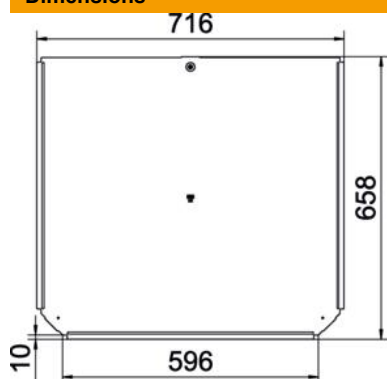

Technical data sheet

Cover, T piece 600 A2

Item number: 6038670

Cover for T piece fitting for lockable and screw-on cable trays in indoor and outdoor areas, to protect cables against damage and soiling. Fastening with pre-mounted sash lock and through attachment of the section cover. Suitable for all side heights.
The cover can be used with fittings of all side heights.

A2 Stainless steel

2B Bright, treated

Master data

Item number	6038670
Type	RTD 600 A2
Description 1	Cover
Description 2	for T piece
Manufacturer	OBO
Dimension	B600mm
Material	Stainless steel
Surface	Bright, treated
Surface standard	
Smallest sales unit	1
Unit of quantity	Piece
Weight	370 kg
Weight unit	kg/100 pc.

Technical data sheet

Cover, T piece 600 A2

Item number: 6038670

Dimensions

Width	600 mm
Plate thickness	1 mm
Dimension B	600 mm

Technical data

Number of turn buckles	1 St.
Fastening type	Sash lock
Suitable for cable ladder	no
Suitable for cable tray	yes
Material thickness	1 mm
Rustproof steel, pickled	no
Permitted temperature range, max.	120 °C
Permitted temperature range, min.	-20 °C
Wide-span version	no