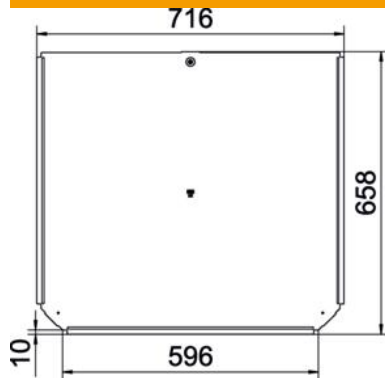

Technical data sheet

Cover, T piece 600 A4

Item number: 6038690

Cover for T piece fitting for lockable and screw-on cable trays in indoor and outdoor areas, to protect cables against damage and soiling. Fastening with pre-mounted sash lock and through attachment of the section cover. Suitable for all side heights.
The cover can be used with fittings of all side heights.

A4 Stainless steel

2B Bright, treated

Master data

Item number	6038690
Type	RTD 600 A4
Description 1	Cover
Description 2	for T piece
Manufacturer	OBO
Dimension	B600mm
Material	Stainless steel
Surface	Bright, treated
Surface standard	
Smallest sales unit	1
Unit of quantity	Piece
Weight	370 kg
Weight unit	kg/100 pc.

Technical data sheet

Cover, T piece 600 A4

Item number: 6038690

Dimensions

Width	600 mm
Plate thickness	1 mm
Dimension B	600 mm

Technical data

Number of turn buckles	1 St.
Fastening type	Sash lock
Suitable for cable ladder	no
Suitable for cable tray	yes
Material thickness	1 mm
Rustproof steel, pickled	no
Permitted temperature range, max.	120 °C
Permitted temperature range, min.	-20 °C
Wide-span version	no